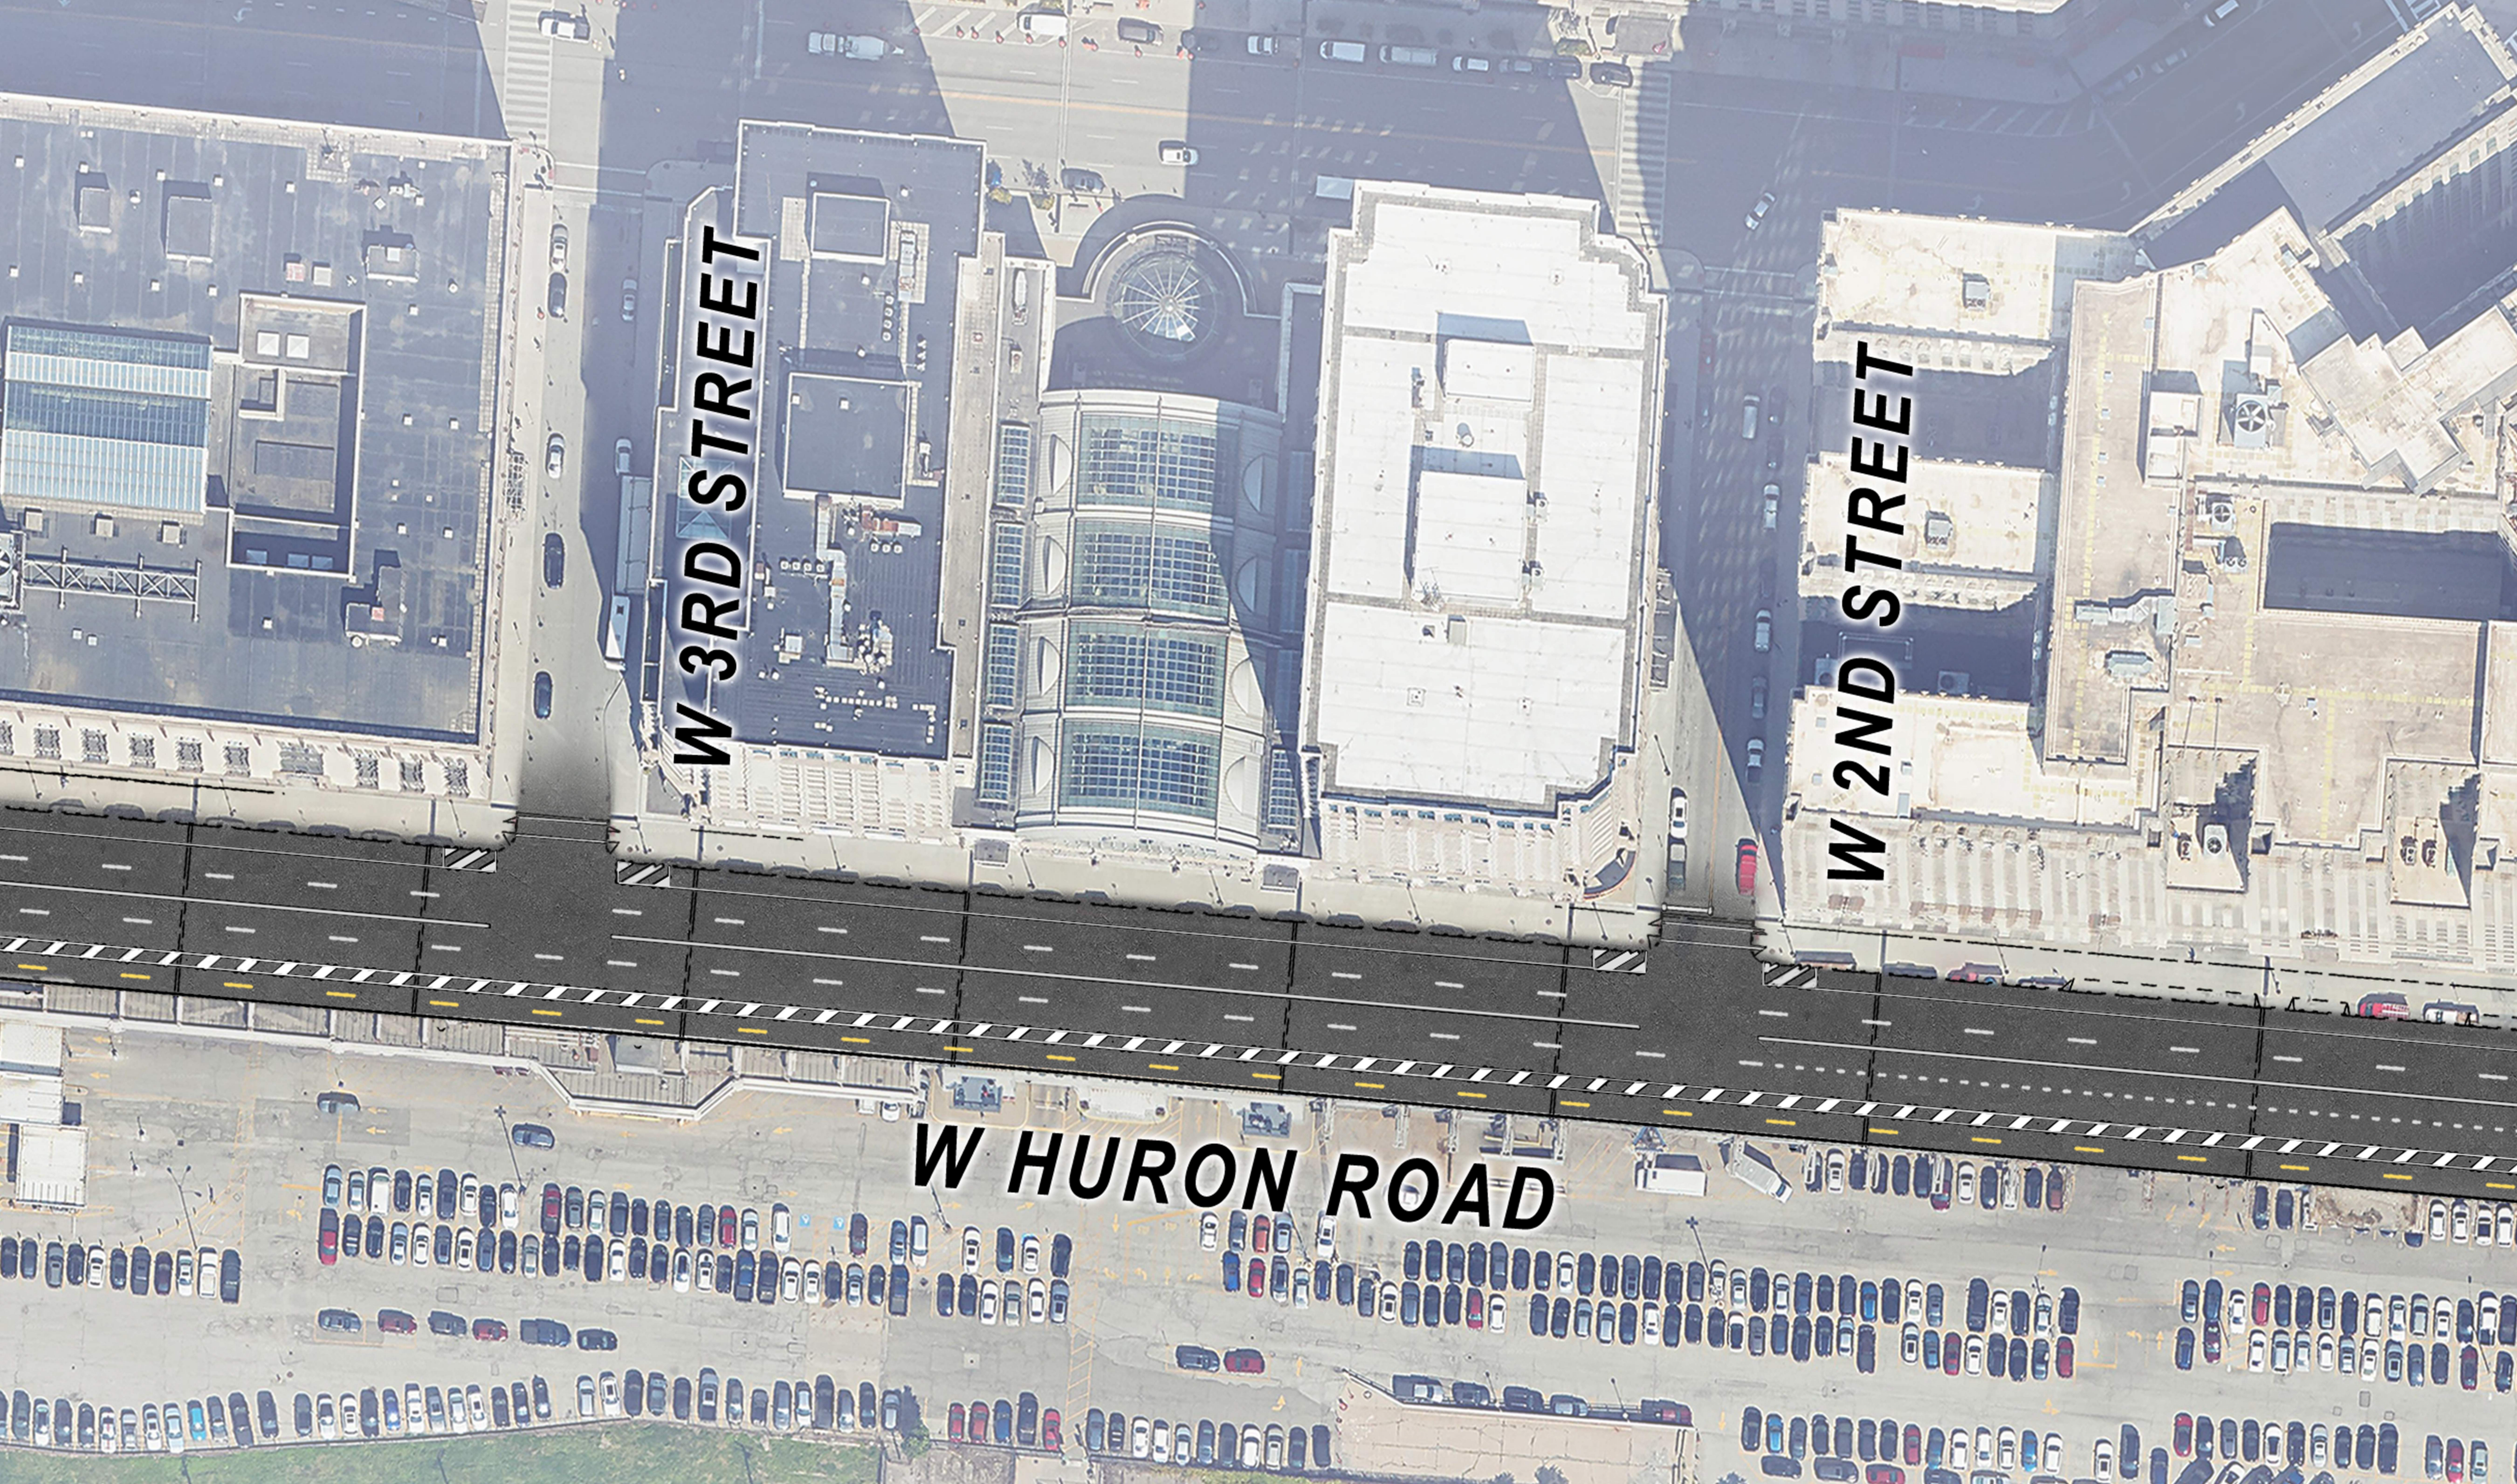

**DETROIT AVE**

**W HURON ROAD**

**W 6TH STREET**

**CUY MEMORIAL BRIDGES LOOP TRAIL**  
W HURON ROAD, CLEVELAND, OHIO

ALL COLORS AND MATERIALS REPRESENTED ARE A CLOSE APPROXIMATION AND SHOULD BE CONSIDERED VISUAL DESIGN INTENT ONLY. THIS DOCUMENT IS NOT TO BE USED FOR CONSTRUCTION, BID, RELIANCE OR IMPLEMENTATION.

**W 3RD STREET**

**W 2ND STREET**

**W HURON ROAD**

**CUY MEMORIAL BRIDGES LOOP TRAIL**

W HURON ROAD, CLEVELAND, OHIO

ALL COLORS AND MATERIALS REPRESENTED ARE A CLOSE APPROXIMATION AND SHOULD BE CONSIDERED VISUAL DESIGN INTENT ONLY. THIS DOCUMENT IS NOT TO BE USED FOR CONSTRUCTION, BID, RELIANCE OR IMPLEMENTATION.

# ONTARIO STREET