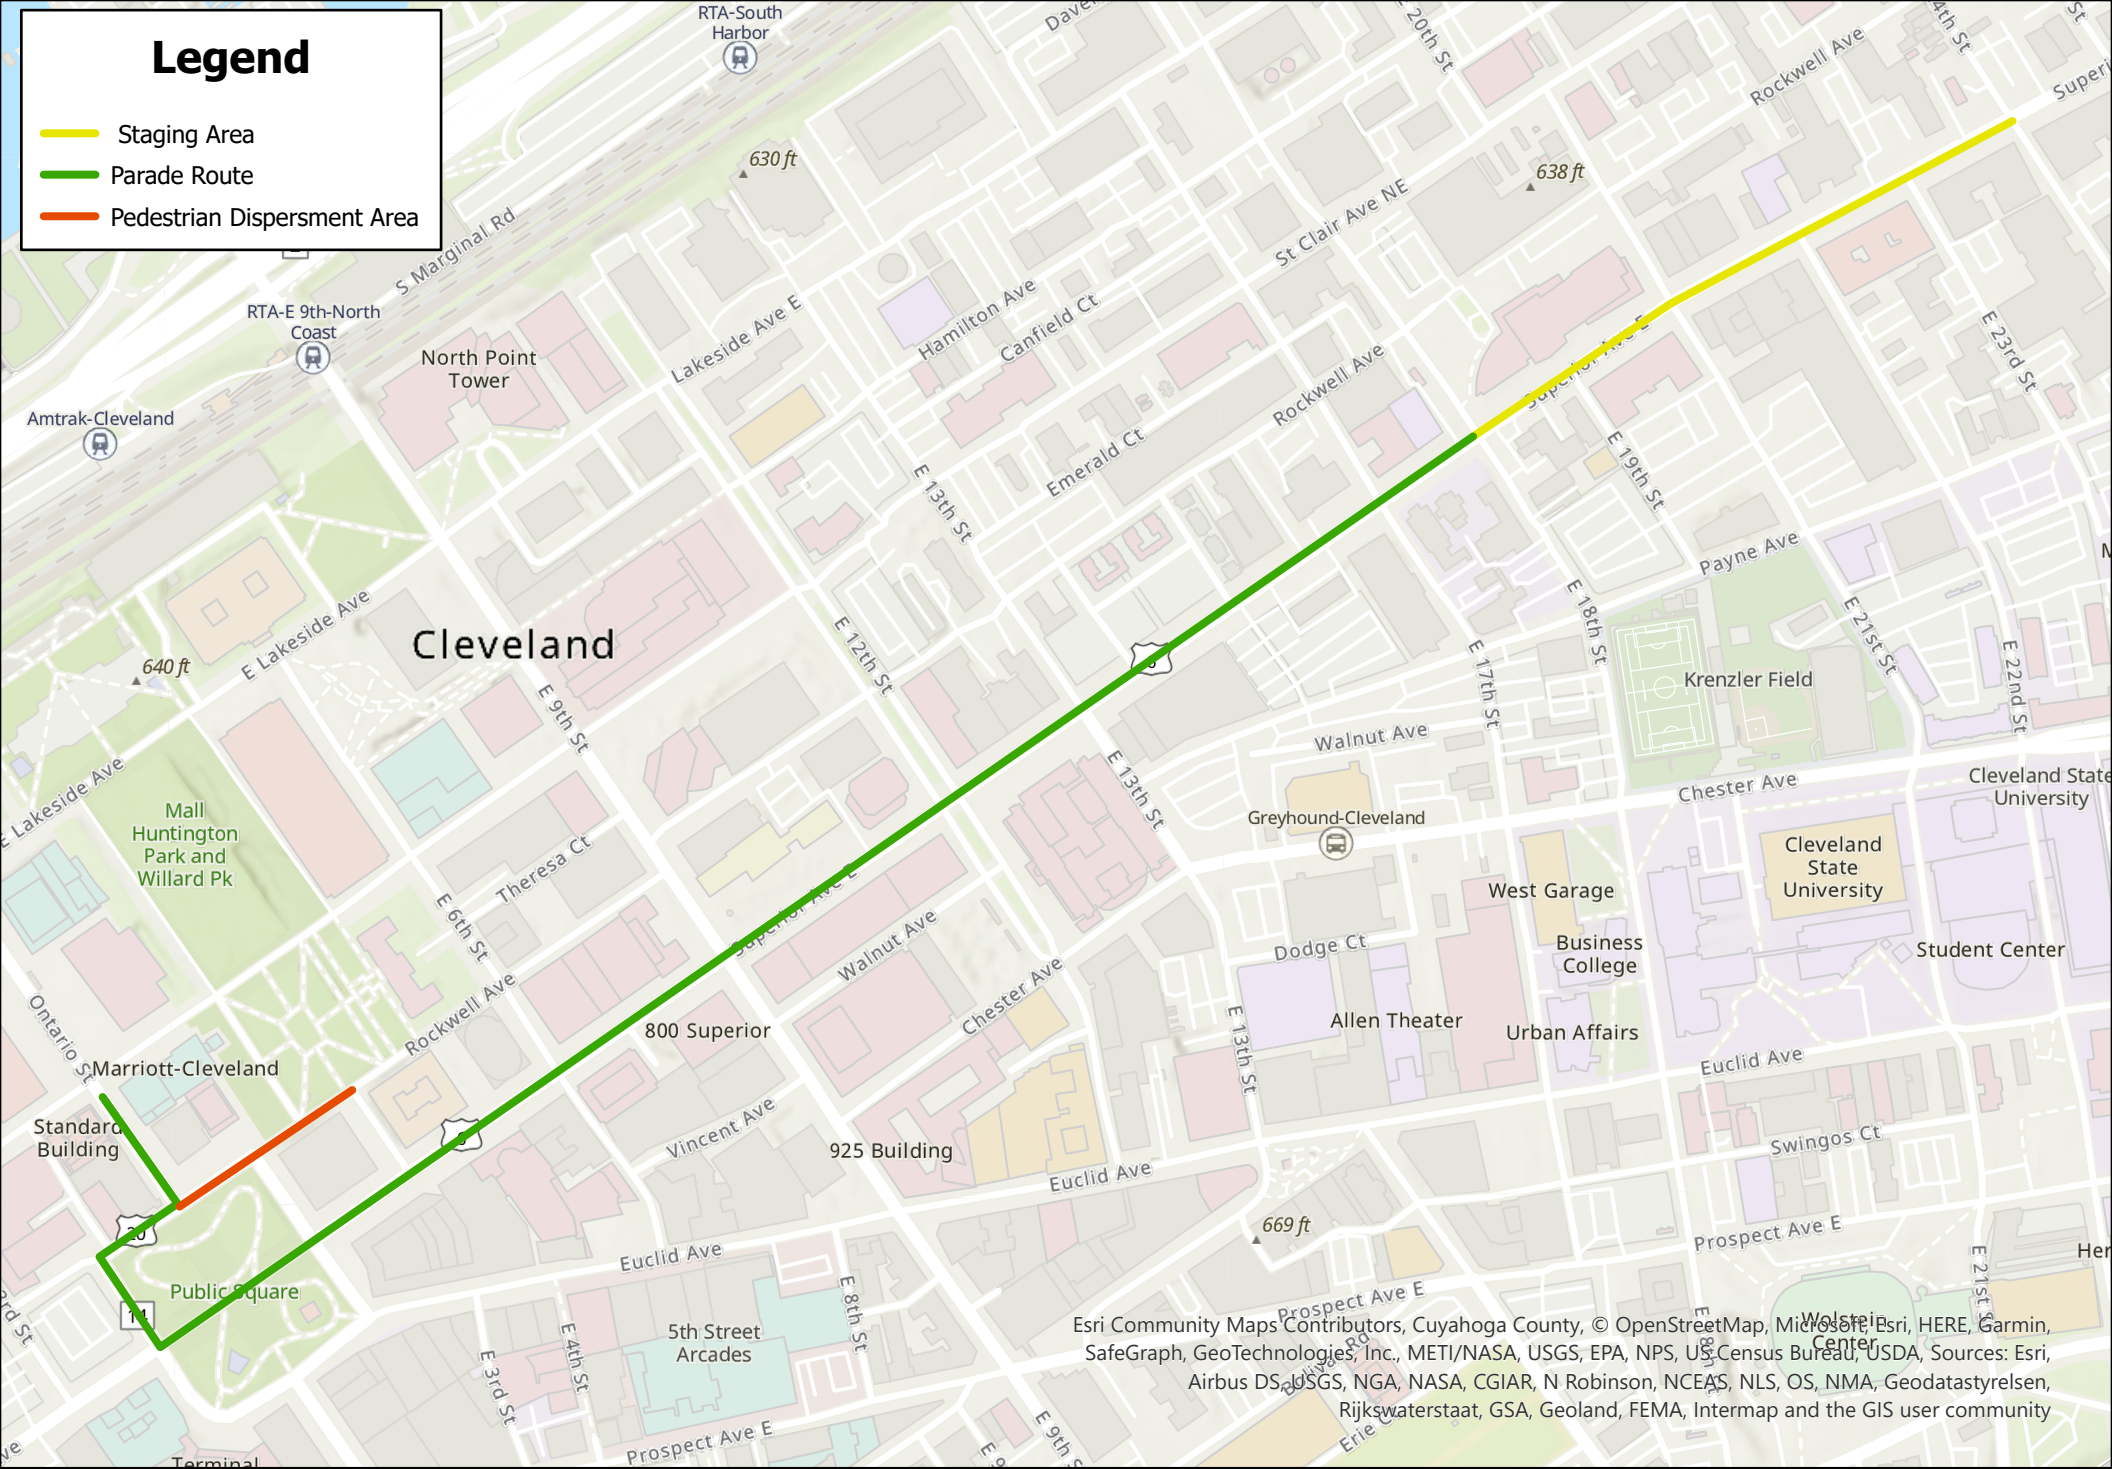

Legend

- Staging Area
- Parade Route
- Pedestrian Dispersment Area

Esri Community Maps Contributors, Cuyahoga County, © OpenStreetMap, Microsoft, Esri, HERE, Garmin, SafeGraph, GeoTechnologies, Inc., METI/NASA, USGS, EPA, NPS, US Census Bureau, USDA, Sources: Esri, Airbus DS, USGS, NGA, NASA, CGIAR, N Robinson, NCEAS, NLS, OS, NMA, Geodastystyrelsen, Rijkswaterstaat, GSA, Geoland, FEMA, Intermap and the GIS user community

2023 St. Patrick's Day Parade Parade Route