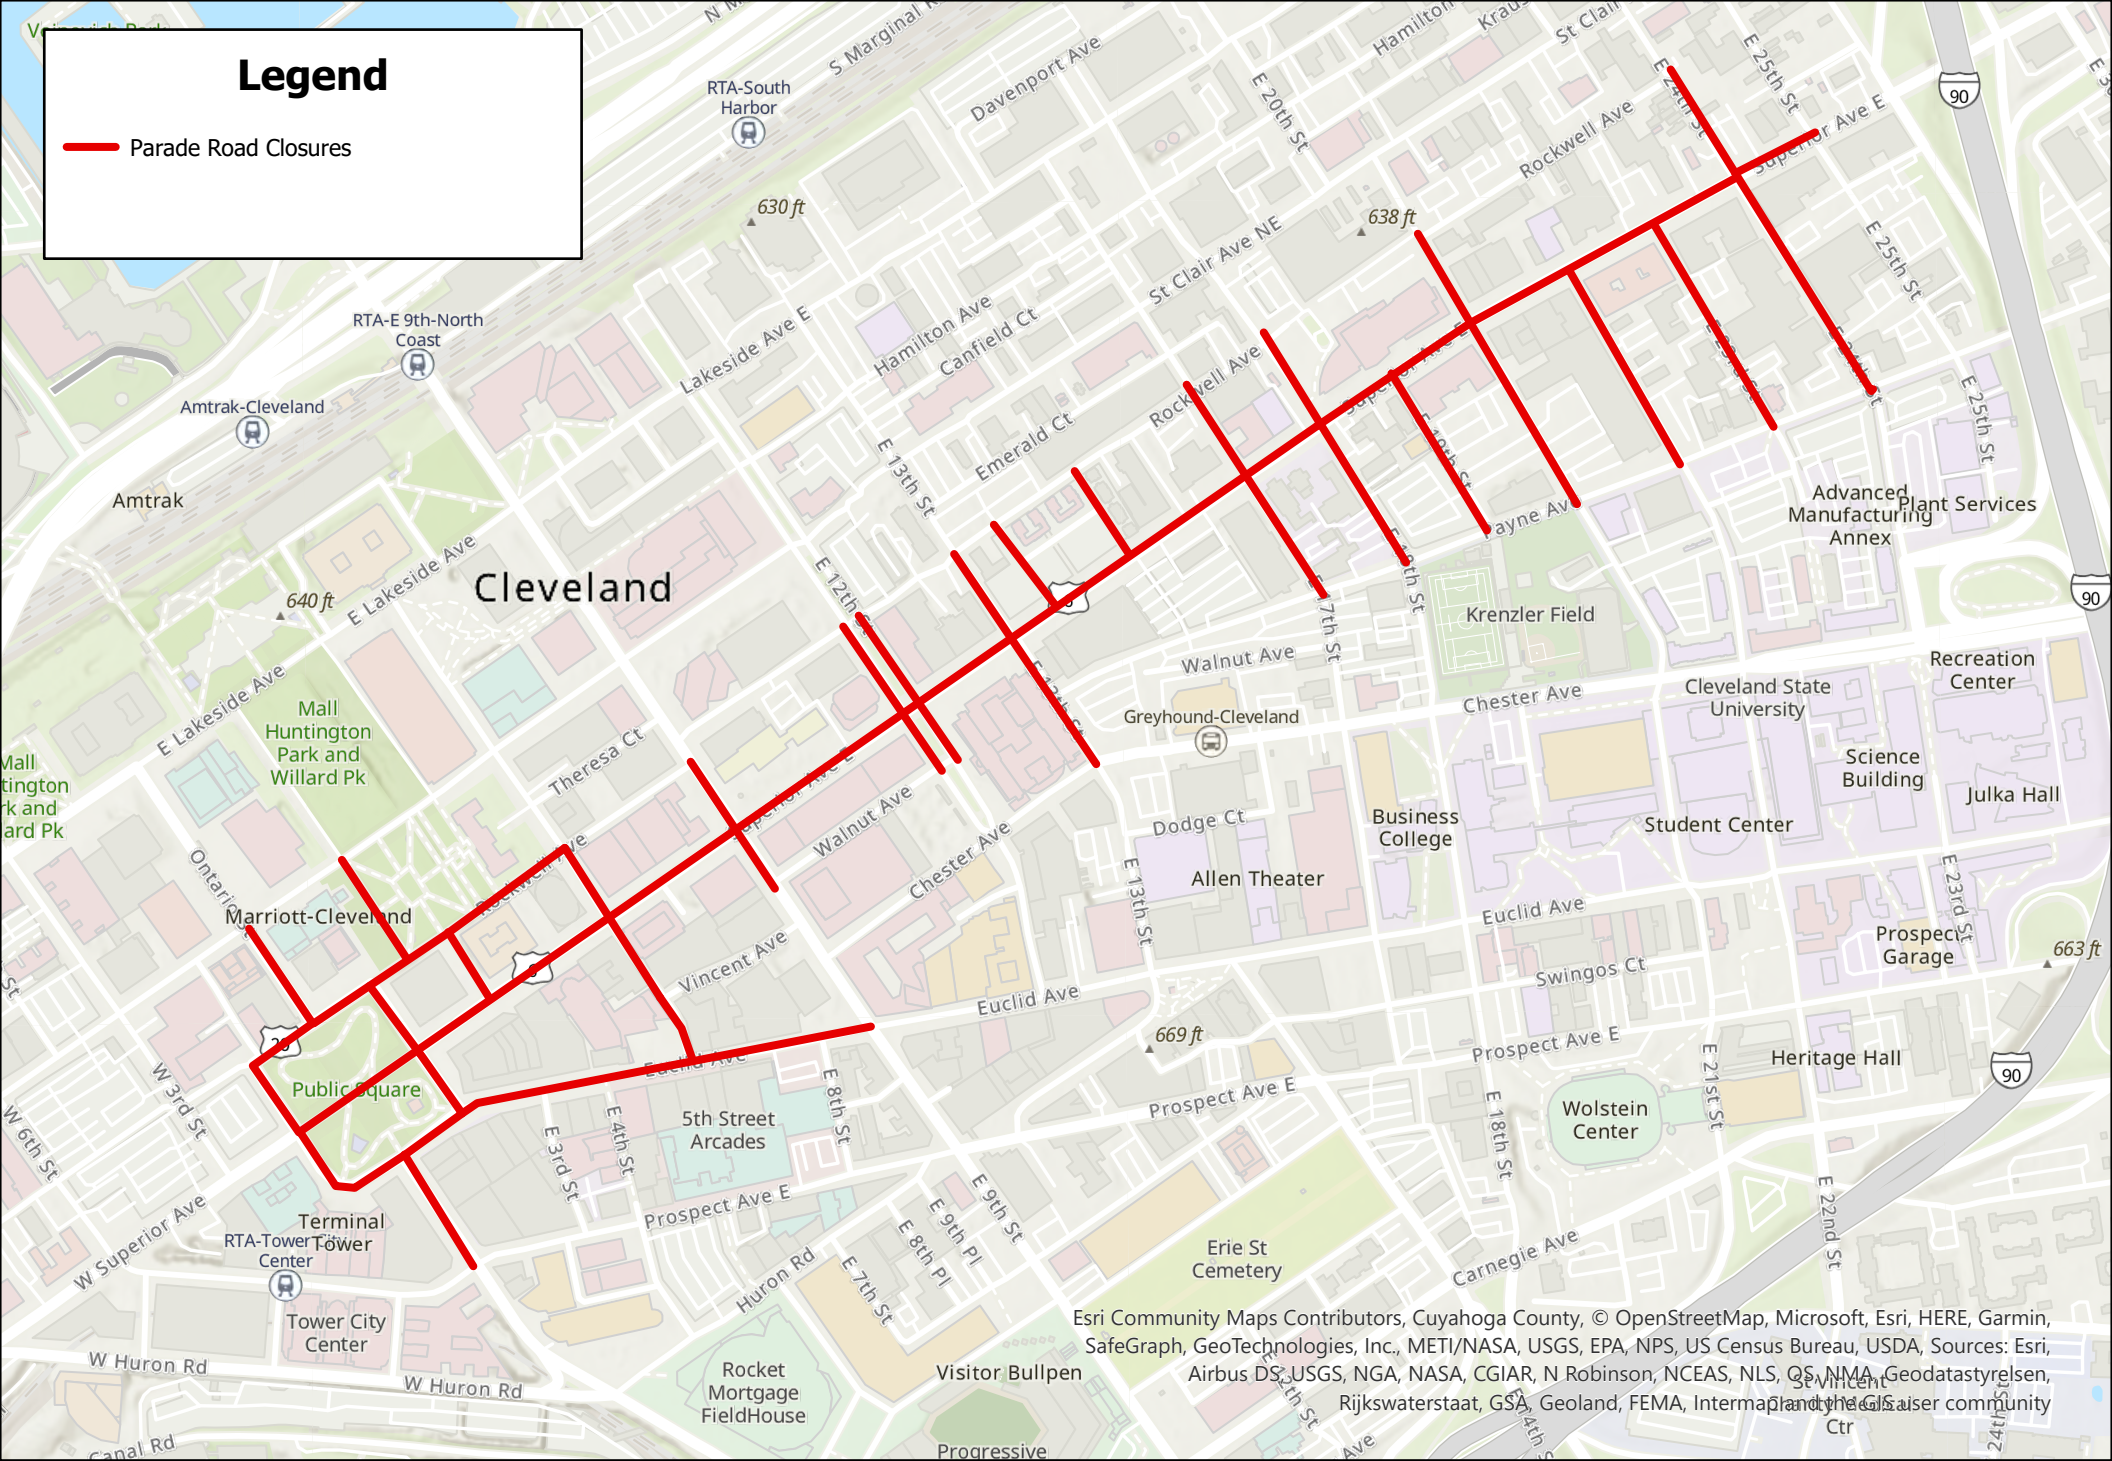

Legend

— Parade Road Closures

Esri Community Maps Contributors, Cuyahoga County, © OpenStreetMap, Microsoft, Esri, HERE, Garmin, SafeGraph, GeoTechnologies, Inc., METI/NASA, USGS, EPA, NPS, US Census Bureau, USDA, Sources: Esri, Airbus DS, USGS, NGA, NASA, CGIAR, N Robinson, NCEAS, NLS, QS, NMA, Geodastystrelsen, Rijkswaterstaat, GSA, Geoland, FEMA, Intermap and the GIS user community

2023 St. Patrick's Day Parade Road Closures